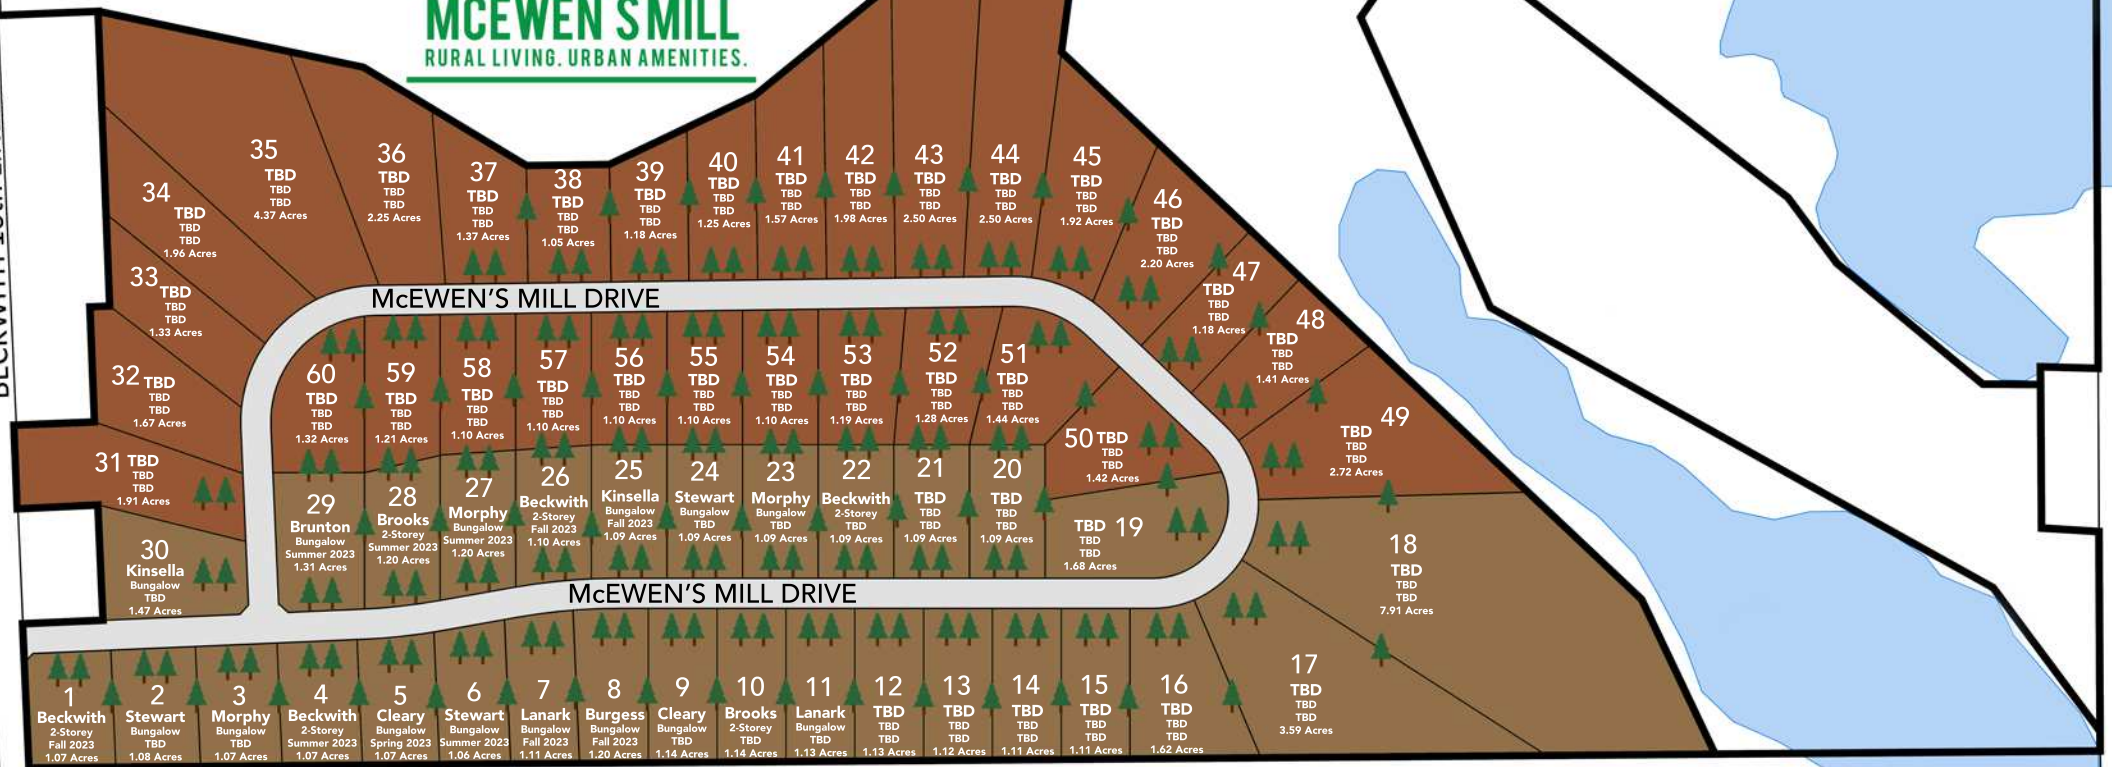

BALMORAL DRIVE

HWY # 15

HWY # 15

BECKWITH 10th LINE ROAD

OTTAWA VALLEY RECREATION TRAIL

All lot models are subject to change*

WILLIAM HAY DRIVE

DENISE CRESCENT

PHASE 1

PHASE 2